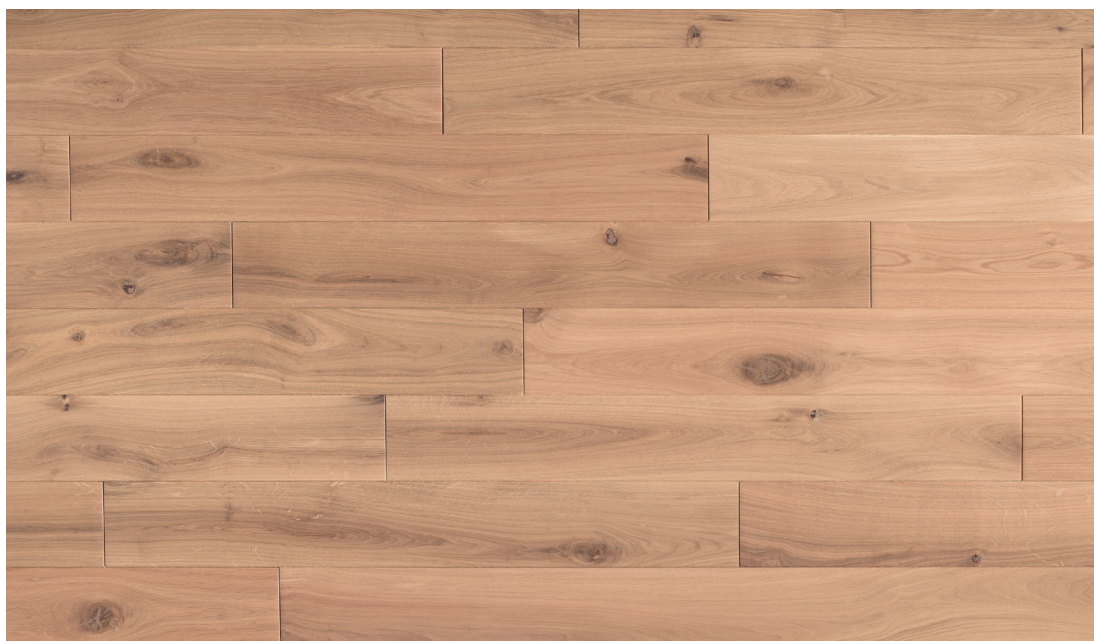

VIENNA 150 Rustic AB+

GRADING DESCRIPTION

Texture	Slightly brushed
Grading	Very rustic
Colour variation	Medium
Knots	
Sound knots	Ø ≤ 50mm
Unsound knots	Ø ≤ 30mm
Bark	Not allowed
Sapwood	Max 1/3 of plank
End crack	Length max. of 5 cm; width 1 mm
Surface crack	Width 1 mm, no limit in length
Insect hole	Not allowed
Decay	Not allowed
Blue/yellow stain	Not allowed
Sound heart	Allowed
Machine marks	Not allowed

THIS PICTURE IS AN INDICATION OF THE GRADING AS DESCRIBED

GRADING DESCRIPTION - 2 CRITERIA

Knots

Scale from (rigid) parquet without knots up to planks with more and larger knots

Colour variation

From little colour variation/sapwood to bigger colour variation/sapwood